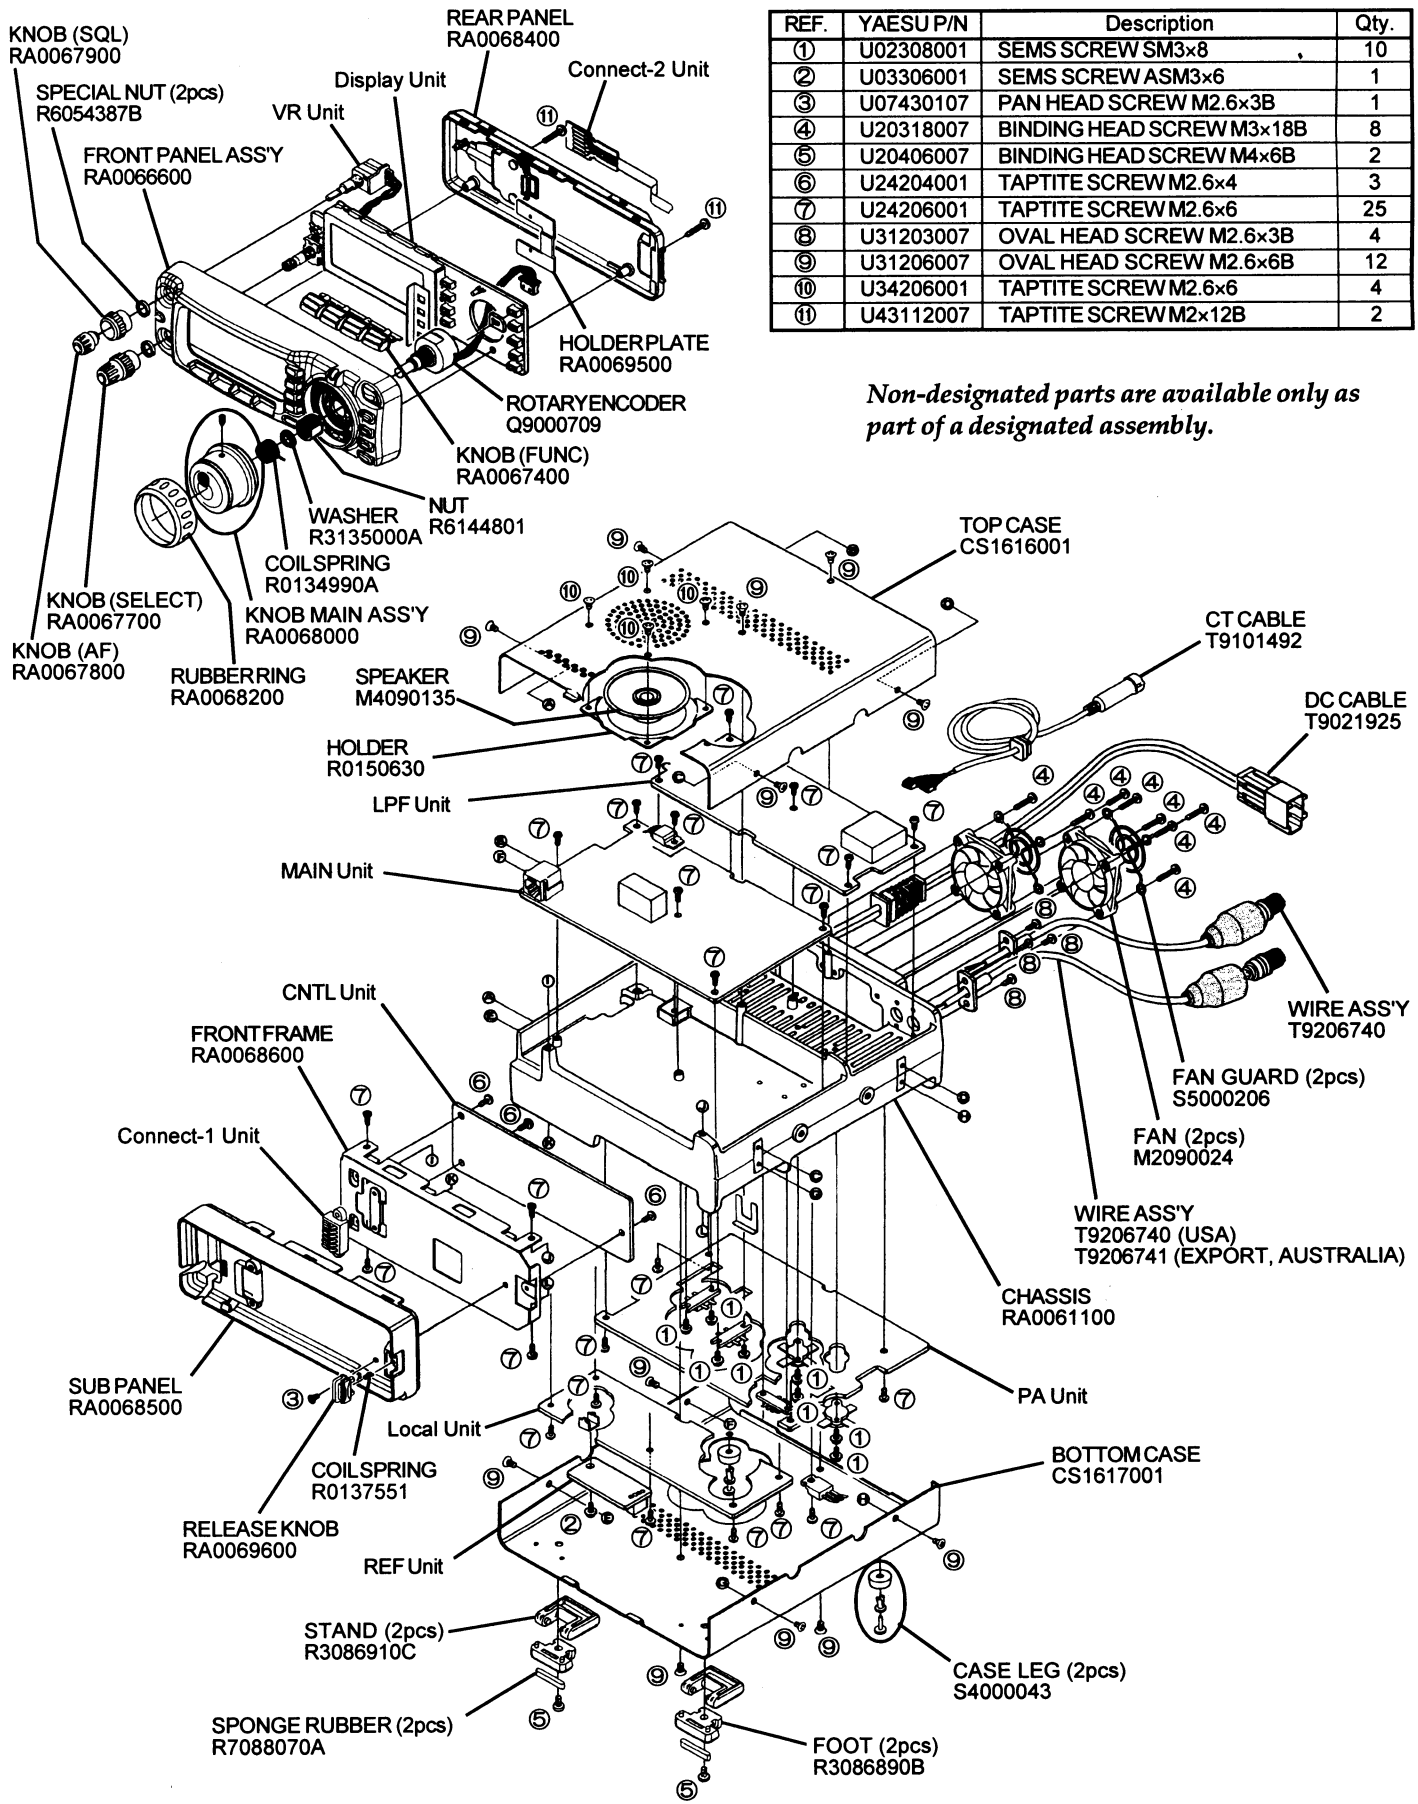

# Exploded View & Miscellaneous Parts

REF.	YAESU P/N	Description	Qty.
①	U02308001	SEMS SCREW SM3x8	10
②	U03306001	SEMS SCREW ASM3x6	1
③	U07430107	PAN HEAD SCREW M2.6x3B	1
④	U20318007	BINDING HEAD SCREW M3x18B	8
⑤	U20406007	BINDING HEAD SCREW M4x6B	2
⑥	U24204001	TAPTITE SCREW M2.6x4	3
⑦	U24206001	TAPTITE SCREW M2.6x6	25
⑧	U31203007	OVAL HEAD SCREW M2.6x3B	4
⑨	U31206007	OVAL HEAD SCREW M2.6x6B	12
⑩	U34206001	TAPTITE SCREW M2.6x6	4
⑪	U43112007	TAPTITE SCREW M2x12B	2

*Non-designated parts are available only as part of a designated assembly.*